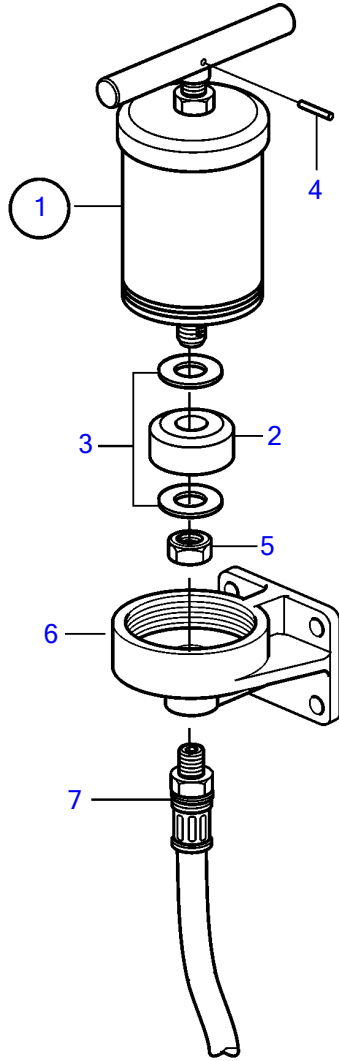

AD41D, D41D, TAM41D, TMD41D

9664

AD41D, D41D, TAMD41D, TMD41D

REF	PART NO.	QTY	DESCRIPTION	NOTES
1	827184	1	Grease press	
2	815579	1	• Leather cuff	
3	948087	2	• Washer	
4	(907173)	1	• Grooved pin	Obsolete part
5	950354	1	• Lock nut	
6		1	• Retainer	
7	833842	1	Hose	
8	859013	1	Stuffing box	D=30mm
	859014	1	Stuffing box	D=35mm
9		1	• Nut	
10	859006	3	• Box gasket	D=30mm
	859007	3	• Box gasket	D=35mm
11		1	• Nut	
12	914138	1	• Lubricator	
13		1	• Stuffing box	
14	961674	3	• Hose clamp	
15	825673	X	• Rubber hose	D=30mm
	(827179)	X	• Rubber hose	D=35mm, Obsolete part