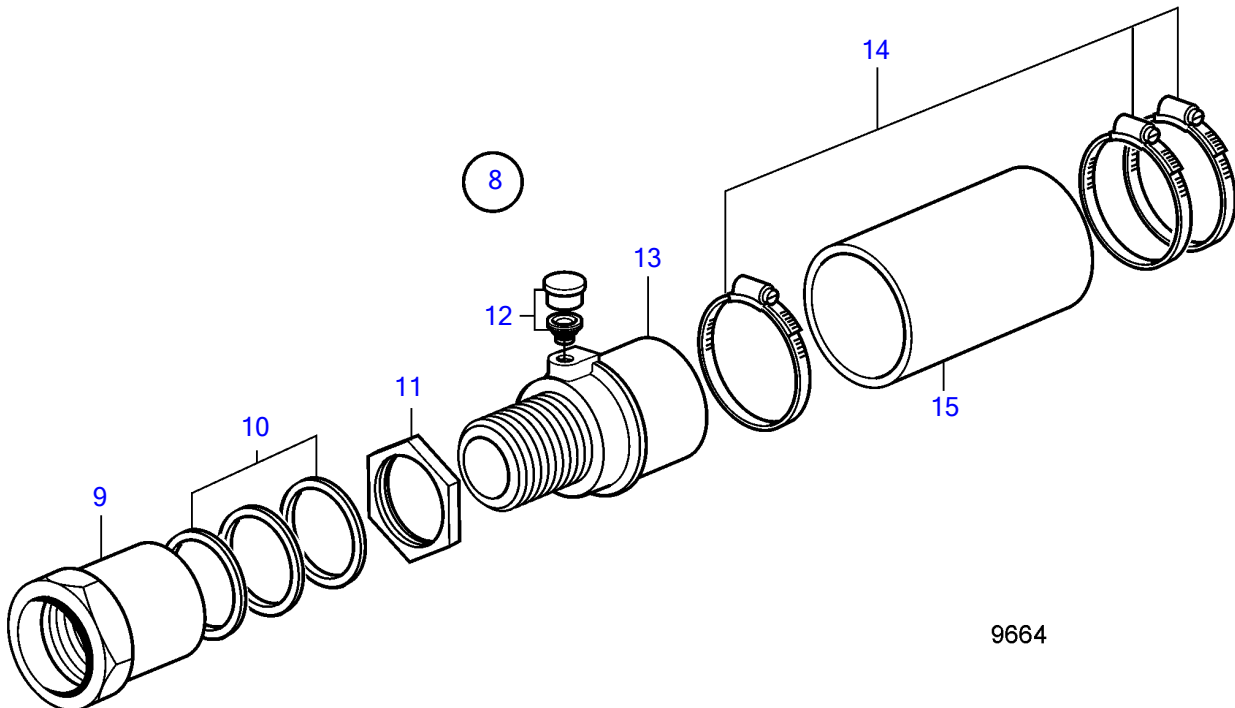

AD41D, D41D, TAM41D, TMD41D

9664

AD41D, D41D, TAMD41D, TMD41D

REF	PART NO.	QTY	DESCRIPTION	NOTES
1	827184	1	Grease press	
2	815579	1	• Leather cuff	
3	948087	2	• Washer	
4	(907173)	1	• Grooved pin	Obsolete part
5	950354	1	• Lock nut	
6		1	• Retainer	
7	833842	1	Hose	
8	859013	1	Stuffing box	D=30mm
	859014	1	Stuffing box	D=35mm
9		1	• Nut	
10	859006	3	• Box gasket	D=30mm
	859007	3	• Box gasket	D=35mm
11		1	• Nut	
12	914138	1	• Lubricator	
13		1	• Stuffing box	
14	961674	3	• Hose clamp	
15	825673	X	• Rubber hose	D=30mm
	(827179)	X	• Rubber hose	D=35mm, Obsolete part